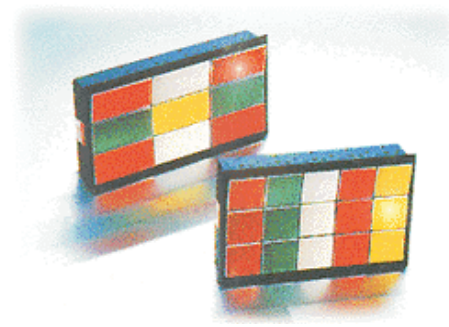

KimDen

Kimden LED Annunciators

- TFLED lamps provide a wider lighting area
- Five lighting areas are available: milky white, red, green, orange and yellow.
- Various lighting methods: full window/one colour, split window/ two colours, full window/alternate colours.
- Can be designed with or without frames
- FA30 and FAW30 are made with aluminium lattice structures that are very strong for supporting indicators.
- Along with full voltage models, separate type adapters are available to provide access to various power sources
- LED units can be easily replaced from the front surface.